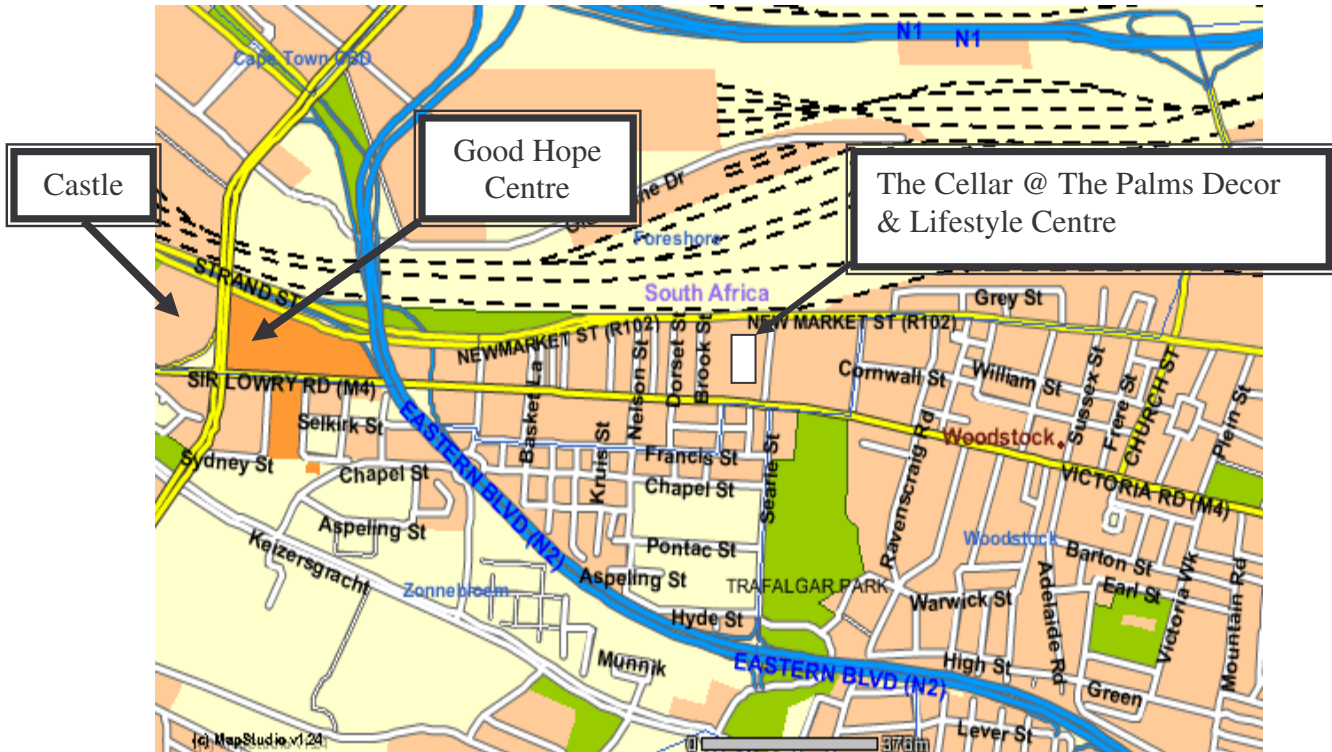

DIRECTIONS TO THE CELLAR

The Cellar, Palms Décor & Lifestyle Centre
145 Sir Lowry Road
Woostock

The Cellar “Cuvées Classiques” is situated on the ground floor, Through La Cantina Restaurant And down the stairs.

1. From the Eastern Boulevard, take the Searle Street off ramp. Turn left and circle under the highway. At T Junction, turn right on to Searle Street. At traffic light, turn left into Sir Lowry/Victoria Rd. Turn immediately right into entrance of Palms Décor Centre.

2. From city centre, take Sir Lowry Road past Good Hope centre. Proceed about another 1km. Turn left into Palms Centre.

***24 Hour Secure Parking is available**